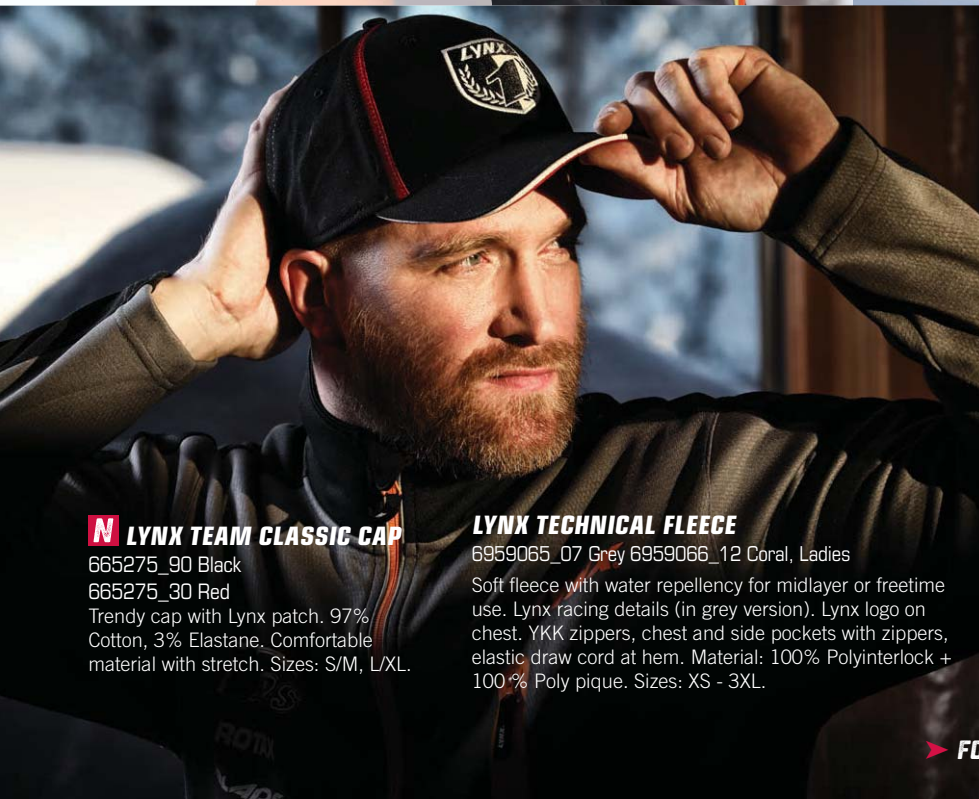

N LYNX FUR HAT

665278_90
Extremely warm. Wind and water proof surface, thermal fake fur lining. Lynx logo on the sides. 100% polyester. Sizes: S/M, L/XL.