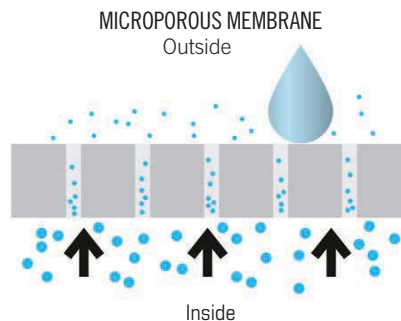

100% WATERPROOF

OPTIMALLY BREATHABLE

100% WINDPROOF

A membrane is waterproof if it can resist a pressure of

1,300 mm

Sympatex membrane is extremely waterproof since it can resist over

45,000 mm

HOW TO MEASURE