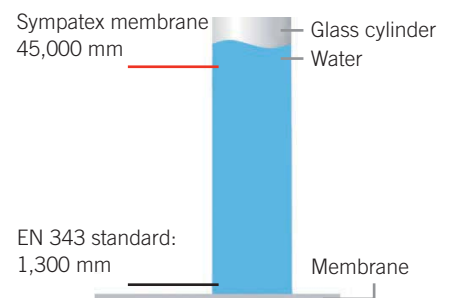

100% WATERPROOF

OPTIMALLY BREATHABLE

100% WINDPROOF

A membrane is waterproof if it can resist a pressure of

1,300 mm

Sympatex membrane is extremely waterproof since it can resist over

45,000 mm

HOW TO MEASURE