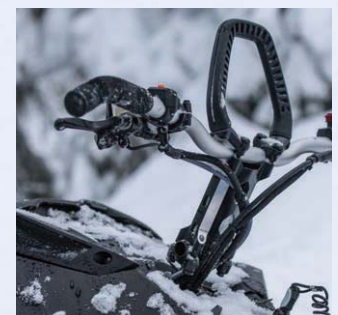

HANDLEBAR GRIPS
860201878 Black
2 pieces.
RADIEN RADIEN-X