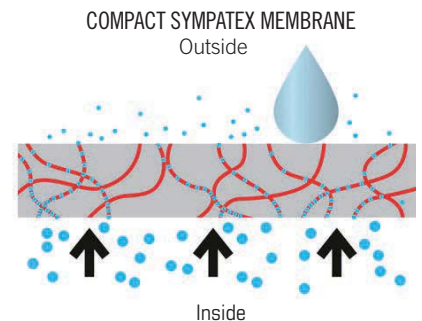

100% WATERPROOF

OPTIMALLY BREATHABLE

100% WINDPROOF

A membrane is waterproof if it can resist a pressure of

1,300 mm

Sympatex membrane is extremely waterproof since it can resist over

45,000 mm

HOW TO MEASURE