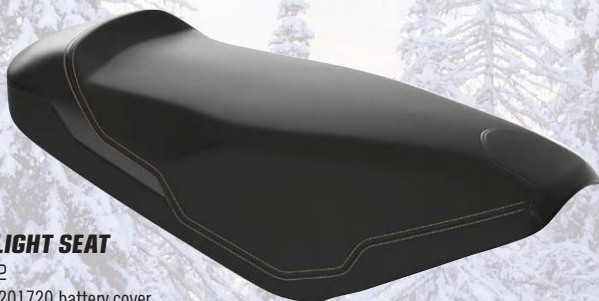

N 2 UP LIGHT SEAT

860201862

Requires 860201720 battery cover.

RADIEN **RADIEN-X**