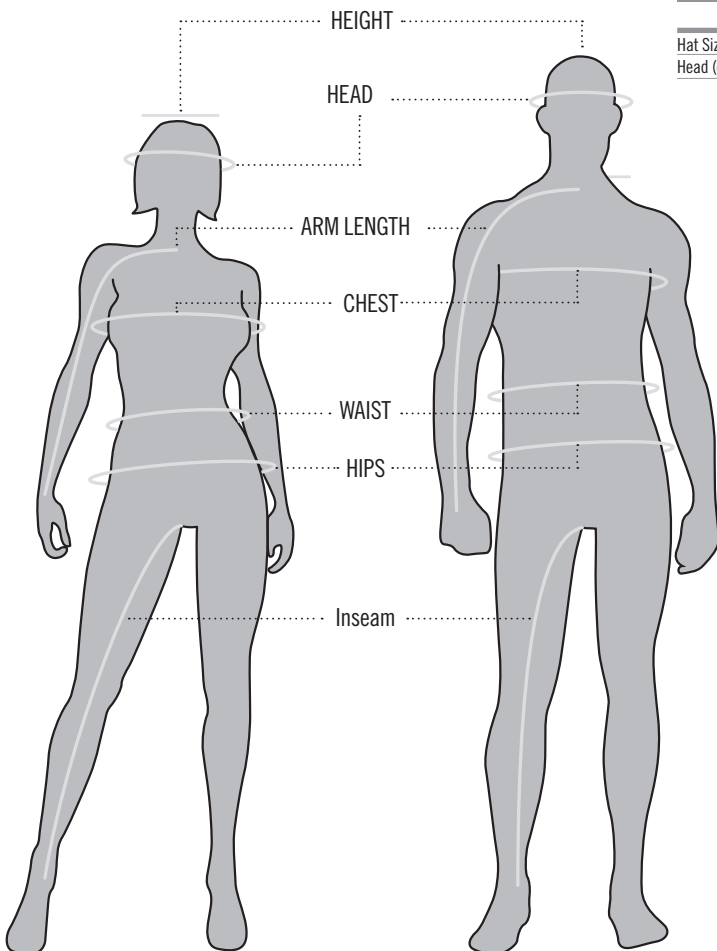

HOW TO MEASURE

Height: without shoes, standing with heels and back against a wall.

Head: around your head, from the center of the forehead, above the ears and over the natural bump at the back of the head.

Arm length: let the hands hang down on the side in a slightly bent position. Measure from the center of the back of your neck, along the length of your arm, to the wrist.

Chest: measure under your arm, around the fullest part of your chest.

Waist: immediately below the lowest rib.

Hips: across the fullest part of the seat.

Inseam: without shoes, from crotch to the floor.

- For best results, have someone else take measurements.
- Measure body in underwear.
- Tape must be snug but not tight.
- If measurements fall between two sizes, order the larger size.

SIZING CHART

Men's									
	XS	S	M	L	XL	2XL	3XL	4XL	5XL
Chest	84 - 89	89 - 94	94 - 102	102 - 112	112 - 122	122 - 132	132 - 142	142 - 150	150 - 160
Waist	69 - 74	74 - 79	79 - 86	86 - 97	97 - 107	107 - 117	117 - 127	127 - 135	135 - 158
Hips (Seat)	84 - 89	89 - 94	94 - 102	102 - 112	112 - 122	122 - 132	132 - 142	142 - 150	150 - 173
Arm Length	76 - 79	79 - 81	81 - 84	84 - 86	86 - 89	89	89 - 91	91	91
Inseam	79 - 81	81	81	81	81	81	81 - 83	83 - 84	84

Ladies'							
	XS	S	M	L	XL	2XL	3XL
Chest	81 - 86	86 - 91	91 - 97	97 - 107	107 - 114	114 - 124	124 - 134
Waist	61 - 66	66 - 71	71 - 76	76 - 86	86 - 94	94 - 104	104 - 114
Hips (Seat)	86 - 91	91 - 97	97 - 102	102 - 112	112 - 119	119 - 132	132 - 140
Arm Length	79	79 - 81	81	81 - 84	84	84 - 86	86
Inseam	76	76	76	76	76	76	76

Kids & Teen											
	2	3	4	5	6	7	8	10	12	14	16
Height	0.92	1	1	1.16	1.24	1.28	1.37	1.46	1.56	1.58	1.68
Chest	53	56	58	61	64	66	69	72	76	80	84
Waist	51	52	53	55	56	57	58	61	64	66	69
Hips (Seat)	53	56	58	61	64	66	69	72	76	80	84
Arm Length	39	43	47	51	55	58	62	72	76	80	84
Inseam	34	39	44	50	53	58	62	67	71	75	79

Gloves Measure Palm Width							
	XS	S	M	L	XL	2XL	3XL
Men							
cm	7 1/2	8	9	10	11 1/2	13	14
Ladies							
cm	6	7	8	9	10	11 1/2	-

Helmets							
	XS	S	M	L	XL	2XL	3XL
Hat Size	6 5/8 - 6 3/4	6 7/8 - 7	7 1/8 - 7 1/4	7 3/8 - 7 1/2	7 5/8 - 7 3/4	7 7/8 - 8	8 1/8 - 8 1/4
Head (cm)	53 - 54	55 - 56	57 - 58	59 - 60	61 - 62	63 - 64	65 - 66

WHAT CODE REPRESENTS YOUR SIZE?

1. 1 Find your size.
2. 2 The corresponding code is THE CODE you use to complete the part number on your order.
   Example: 440 227 _____ 90
   Size: M = code "06", Therefore 440 227 06 90

SIZE	CODE	SIZE	CODE	SIZE	CODE
One Size	00	1	20	13	33
XXS	01	2	21	14	34
XS	02	3	22	16	35
S	04	4	23	3-4	79
M	06	5	24	5-6	52
L	09	6	25	6-8	48
XL	12	7	27	7-8	54
2XL	14	8	28	10-12	49
3XL	16	9	29	14-16	50
4XL	18	10	30	S/M	72
		11	31	M/L	91
		12	32	L/XL	73