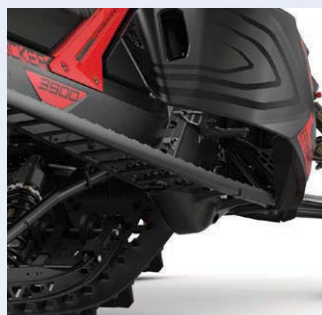

N FIXED TOE HOLD
860201875
For 3500 and up.